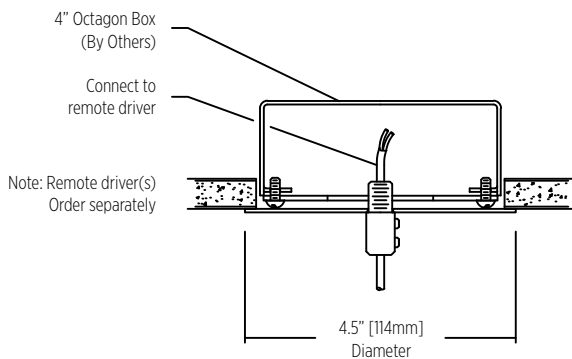

Size

18 18" [458mm]

22 22" [560mm]

Custom

* 70mm diameter diffuser cylinder
* Available in 18" [458mm] and 22" [560mm] long body

Stick AT

PENDANT

SPECIFICATION SHEET

Stick AT

INSTALLATION TYPE

Straight power cable with remote driver

MOP-1-2 Standard - Supplied

Mounting Option Power 1-2
Octagon Box (By Others)
Installed in drywall, wood or concrete ceiling

Stick AT

PENDANT

SPECIFICATION SHEET

Stick AT

ALTERNATIVE MOUNTING OPTION

CMOP-2-2 Order Separately

Mounting Option Power 2-2
65mm Diameter Box (By Others)
Installed in drywall, wood or concrete ceiling

CMOP-3-2 Order Separately