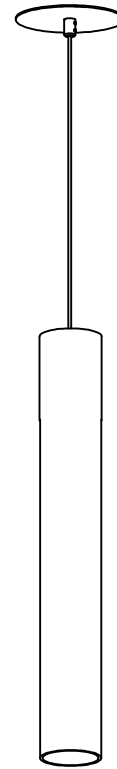

INSTALLATION TYPE

Straight power cable with remote driver