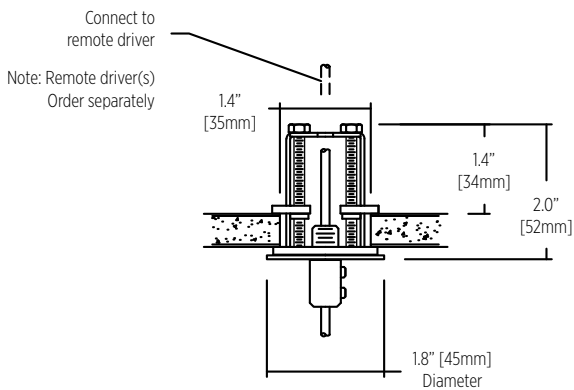

Size

18 18" [458mm]

22 22" [560mm]

Custom

* 70mm diameter diffuser cylinder
* Available in 18" [458mm] and 22" [560mm] long body

Stick AT

PENDANT

SPECIFICATION SHEET

Stick AT

INSTALLATION TYPE

Straight power cable with remote driver

MOP-1-2 Standard - Supplied

Mounting Option Power 1-2
Octagon Box (By Others)
Installed in drywall, wood or concrete ceiling

Stick AT

PENDANT

SPECIFICATION SHEET

Stick AT

ALTERNATIVE MOUNTING OPTION

CMOP-2-2 Order Separately

Mounting Option Power 2-2
65mm Diameter Box (By Others)
Installed in drywall, wood or concrete ceiling

CMOP-3-2 Order Separately