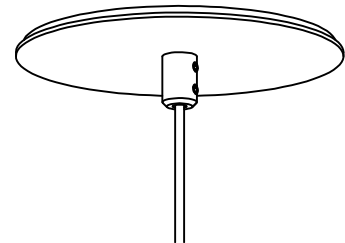

Example fixture number:

1591 - P - 22 - M - 30 - 2 - RD - S - SA - 21 - PC - CC

Stick AT

PENDANT

Stick AT appears like a flying candle. When used individually, in groupings with a custom canopy or attached to Arc fixture, Stick AT provides functional illumination in the space. Satin Clear Acrylic visible elements.

Size

18 18" [458mm]

22 22" [560mm]

Custom

* 70mm diameter diffuser cylinder
* Available in 18" [458mm] and 22" [560mm] long body

Stick AT

PENDANT

SPECIFICATION SHEET

Stick AT

INSTALLATION TYPE

Straight power cable with remote driver

MOP-1-2 Standard - Supplied

Mounting Option Power 1-2
Octagon Box (By Others)
Installed in drywall, wood or concrete ceiling

Stick AT

PENDANT

SPECIFICATION SHEET

Stick AT

ALTERNATIVE MOUNTING OPTION

CMOP-2-2 Order Separately

Mounting Option Power 2-2
65mm Diameter Box (By Others)
Installed in drywall, wood or concrete ceiling

CMOP-3-2 Order Separately