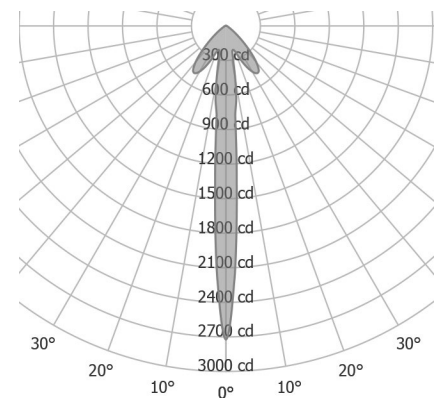

Example fixture number:

1591 - P - 22 - M - 30 - 2 - RD - S - SA - 21 - PC - CC