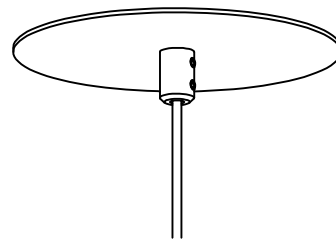

Stick AT

PENDANT

SPECIFICATION SHEET

Stick AT

Model 1591

AT Acrylic top

Type

P Pendant

Example fixture number:

1591 - P - 22 - M - 30 - 2 - RD - S - SA - 21 - PC - CC

Stick AT

PENDANT

Stick AT appears like a flying candle. When used individually, in groupings with a custom canopy or attached to Arc fixture, Stick AT provides functional illumination in the space. Satin Clear Acrylic visible elements.

Size

18 18" [458mm]

22 22" [560mm]

Custom

* 70mm diameter diffuser cylinder
* Available in 18" [458mm] and 22" [560mm] long body

Stick AT

PENDANT

SPECIFICATION SHEET

Stick AT

INSTALLATION TYPE

Straight power cable with remote driver

MOP-1-2 Standard - Supplied

Mounting Option Power 1-2
Octagon Box (By Others)
Installed in drywall, wood or concrete ceiling

Stick AT

PENDANT