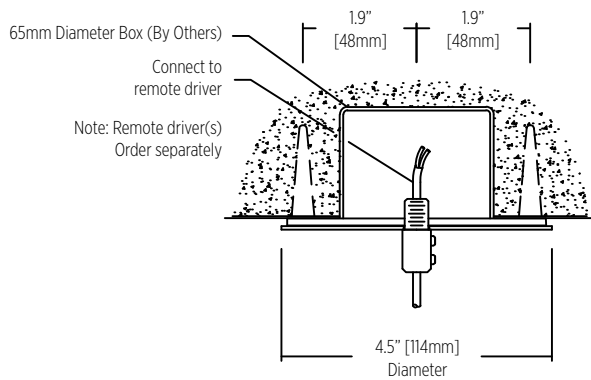

Mounting

PC Power cable

Power Cable ⁵

CC Clear insulated cable

Notes

- 1 Nominal lumens value specified
- 2 Downlight LED module, constant current 18 Volt 500 mA - 8.4 W, 700 mA - 12.6 W
- 3 90+ CRI standard
- 4 AT fixture and canopy are painted white standard, other colors optional on canopy
- 5 96" standard power cable length

Size

18 18" [458mm]

22 22" [560mm]

Custom

* 70mm diameter diffuser cylinder
* Available in 18" [458mm] and 22" [560mm] long body

Stick AT

PENDANT

SPECIFICATION SHEET

Stick AT

INSTALLATION TYPE

Straight power cable with remote driver

MOP-1-2 Standard - Supplied

Mounting Option Power 1-2
Octagon Box (By Others)
Installed in drywall, wood or concrete ceiling

Stick AT

PENDANT

SPECIFICATION SHEET

Stick AT

ALTERNATIVE MOUNTING OPTION

CMOP-2-2 Order Separately

Mounting Option Power 2-2
65mm Diameter Box (By Others)
Installed in drywall, wood or concrete ceiling

CMOP-3-2 Order Separately