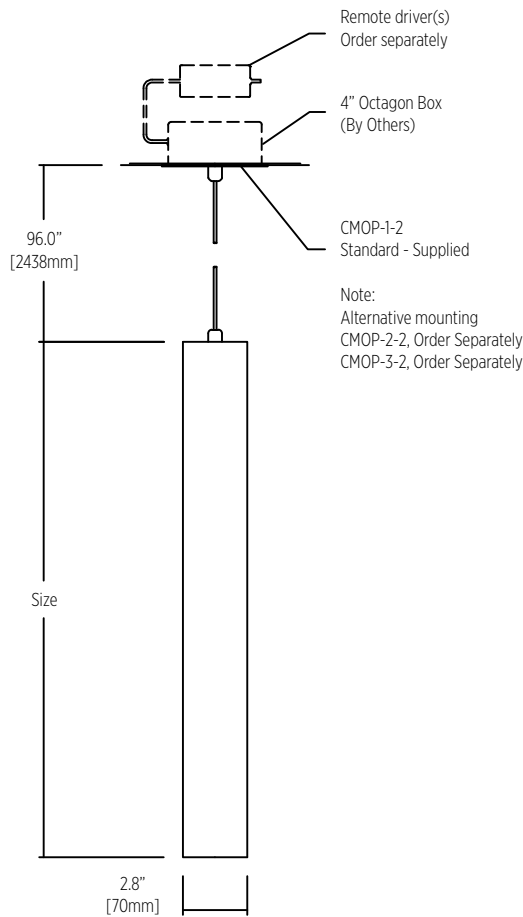

INSTALLATION TYPE

Straight power cable with remote driver